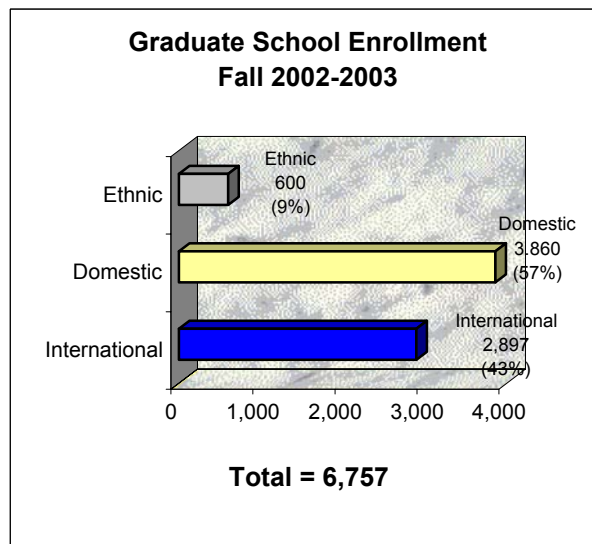

Gender

Men	4,254	63%
Women	2,503	37%

International Students

New	716	11%
Continuing	<u>2,181</u>	<u>32%</u>
Total	2,897	43%

New/Continuing Students

New	1,848	27%
Continuing	4,909	73%

Domestic Students

New	1,132	17%
Continuing	<u>2,728</u>	<u>40%</u>
Total	3,860	57%

Enrollment Data By School 2002-2003

Comparative Enrollment Data By School -- Fall 2001-2002/2002-2003

	2001-2002	% of Total	2002-2003	% of Total
Agriculture	493	8%	537	8%
Consumer & Family Sciences	181	3%	188	3%
Education	552	9%	591	9%
Engineering	1,978	31%	2,190	32%
Liberal Arts	1,010	16%	1,015	15%
Management	693	11%	705	10%
Pharmacy, Nursing, & Health Sciences	156	2%	157	2%
Science	902	14%	965	14%
Technology	121	2%	163	2%
Veterinary Medicine	63	1%	72	1%
Interdisciplinary & Special Programs	194	3%	174	3%
TOTAL	6,343		6,757	