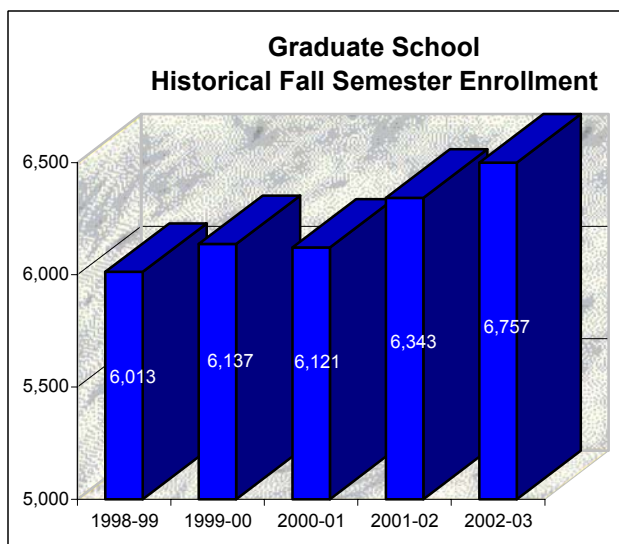

Purdue University Graduate School West Lafayette Enrollment Summary Fall Semester 2002-2003

Total 2002-2003 Fall Enrollment: 6,757

Students by Classification

	Number	% of Total
Doctoral	3,232	48%
Master's	3,089	46%
International Special	11	0%
Teacher's License	13	0%
Educational Specialist	2	0%
Postbaccalaureate	386	6%
Certificate	1	0%
Post Degree	<u>23</u>	0%
GRAND TOTAL	6,757	100%

Resident Status

	Number	% of Total
Indiana Resident	1,576	23%
Nonresident	5,181	77%

Ethnic Enrollment

African American	241	4%
Asian American	191	3%
Hispanic American	145	2%
Native American	<u>23</u>	<u>0%</u>
TOTAL ETHNIC	600	8%

Gender

Men	4,254	63%
Women	2,503	37%

International Students

New	716	11%
Continuing	<u>2,181</u>	<u>32%</u>
Total	2,897	43%

New/Continuing Students

New	1,848	27%
Continuing	4,909	73%

Domestic Students

New	1,132	17%
Continuing	<u>2,728</u>	<u>40%</u>
Total	3,860	57%