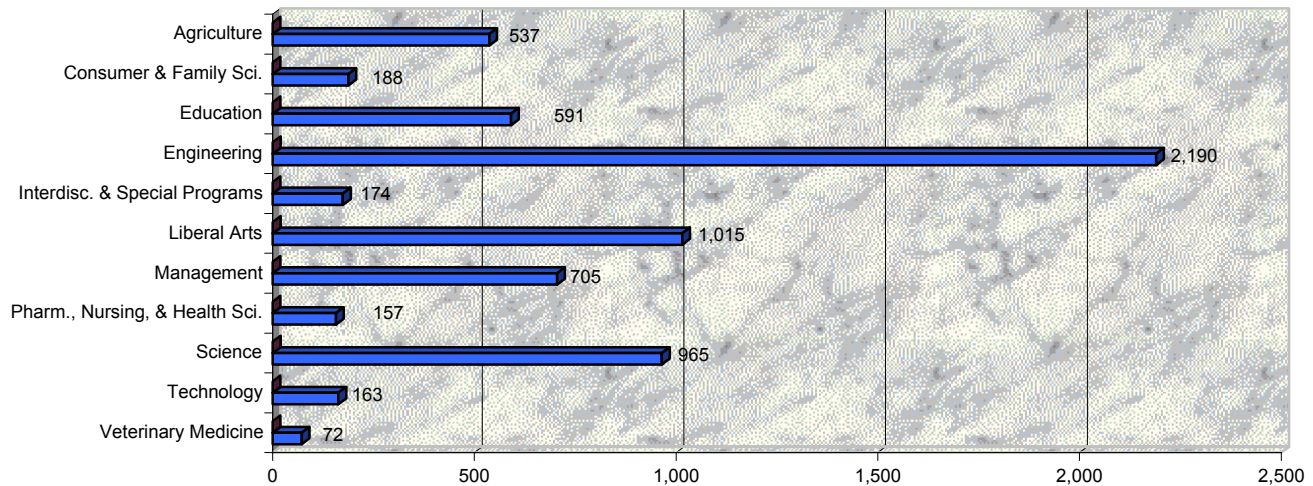

Gender

Men	4,254	63%
Women	2,503	37%

International Students

New	716	11%
Continuing	<u>2,181</u>	<u>32%</u>
Total	2,897	43%

New/Continuing Students

New	1,848	27%
Continuing	4,909	73%

Domestic Students

New	1,132	17%
Continuing	<u>2,728</u>	<u>40%</u>
Total	3,860	57%

Enrollment Data By School 2002-2003

Comparative Enrollment Data By School -- Fall 2001-2002/2002-2003

	2001-2002	% of Total	2002-2003	% of Total
Agriculture	493	8%	537	8%
Consumer & Family Sciences	181	3%	188	3%
Education	552	9%	591	9%
Engineering	1,978	31%	2,190	32%
Liberal Arts	1,010	16%	1,015	15%
Management	693	11%	705	10%
Pharmacy, Nursing, & Health Sciences	156	2%	157	2%
Science	902	14%	965	14%
Technology	121	2%	163	2%
Veterinary Medicine	63	1%	72	1%
Interdisciplinary & Special Programs	194	3%	174	3%
TOTAL	6,343		6,757	